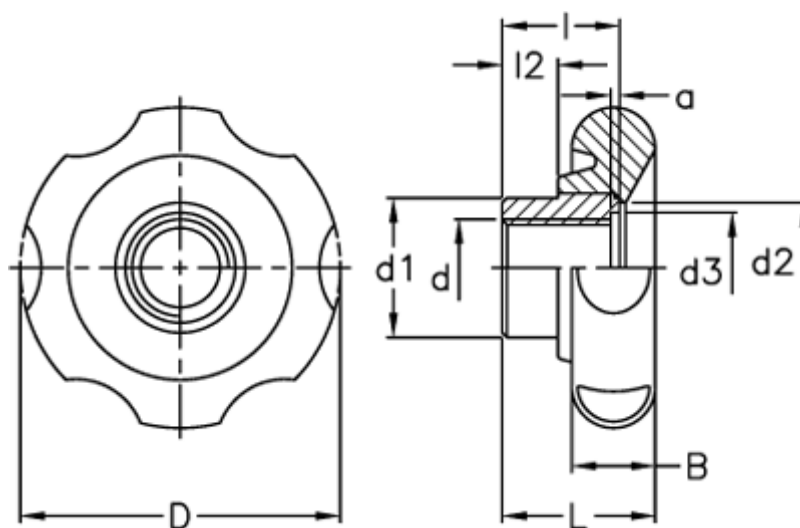

Data Sheet

Article number: 2302174451
Description: E+G Lobe knob
VL.640/80 FP-A-M16

Measures

a	= 0.8	L	= 40
B	= 19	l2	= 15
D	= 80		
d1	= 35		
d2	= 34		
d3	= 18.1		
d 6H	= M16		
l	= 30		